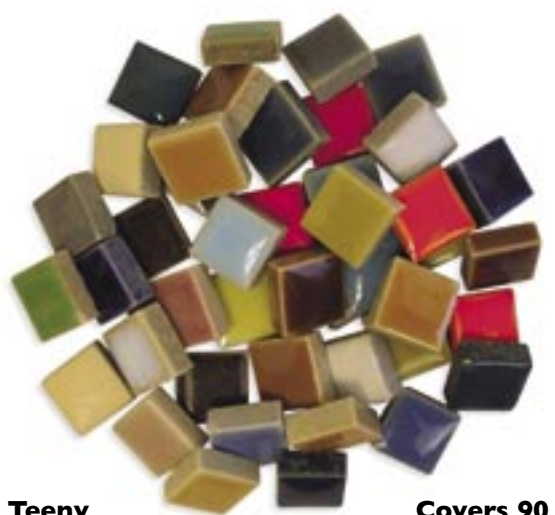

- **Basic Picture Frame 2 (1)**
- **Colorful Heart Tiles (4)**
- **Nibbles & Bits™ (8 oz.)**
- **Weldbond® Adhesive**
- **White Sanded Grout**

+

Teeny Weeny Tiles

Create great works with this wonderful assortment of small colorful tiles. Each tile is 3/8" square. They make great accent pieces or they can create a dynamic pattern on their own.

Our 10" Decorative Cross Plaque, featured with Teeny Weeny Tiles & a 2" hand painted tile.

Teeny Weeny Tiles

Covers 90 Sq. Inches Per pound